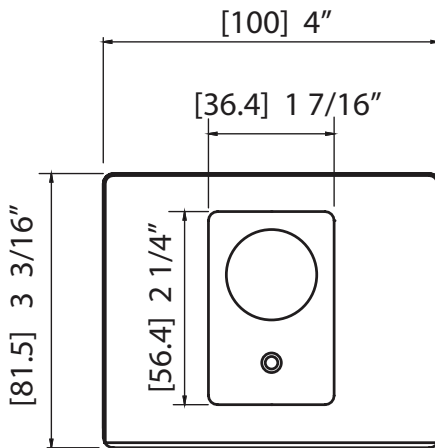

FEATURES

One pair of digital / waterproof speakers
Stainless steel finish
Wallmount dock station, compatible with any portable MP3 player
10 Watts per channel - Built-in amplifier
Power supply: AC 100 ~ 240V, 50/60Hz, DC12V/1.5A
Power output: 1KHz, 4 ISOhm - Input port: 3.5 stereo

FINISHES

standard
polished stainless steel (pss)

WARRANTY

Residential / commercial: one year
(Complete warranty available at www.aquabrass.com/warranty)

Volume & AUX
dock station